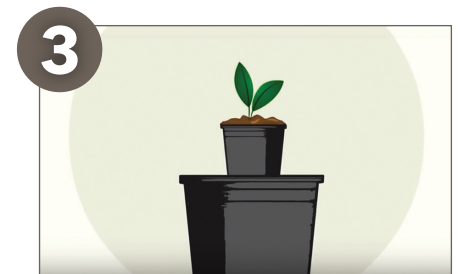

# Cannabis Container

## Rapid Stack™

Rapid Stack is the next generation of plant technology, **allowing for quick and easy transplanting** with no root shock or damage to the plant.

When a plant outgrows its container, the bottom of the pot **can easily and cleanly be removed**, thus exposing the root system (1 & 2).

Then, simply stack it on top of another container or in the ground (3). The roots will naturally continue to grow down and out to fill the new space provided without the acclimation period associated with replanting.